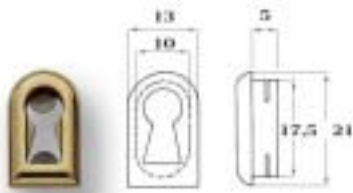

27563Z04700 47x42

Placche

Made in Italy

Placche
Plates

3.22

Made in Italy

Bocchette
Escutcheons

30619